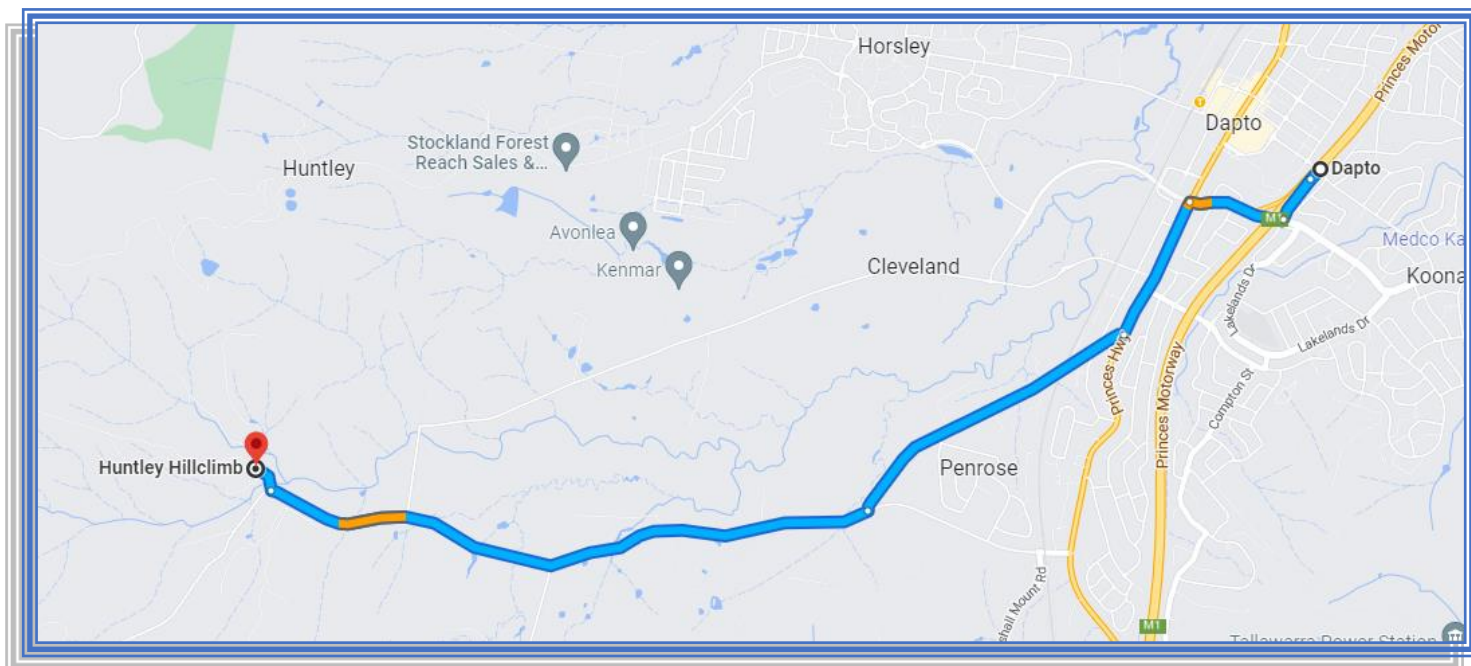

Wollongong Sporting Car Club - Home of
Huntley Hillclimb
Western end Avondale Rd Dapto

Dapto
New South Wales 2530

- ↑ Head south-west on M1
82 m
- ↙ Take the Fowlers Rd exit
290 m
- ↘ Use any lane to turn right onto Fowlers Rd
550 m
- ↙ Turn left onto Princes Hwy
900 m
- ↘ Turn right onto Avondale Rd
1.9 km
- ↘ Turn right to stay on Avondale Rd
3.7 km
- ↘ Turn right to stay on Avondale Rd
170 m
i Destination will be on the left

Huntley Hillclimb
536 Avondale Rd, Avondale NSW 2530